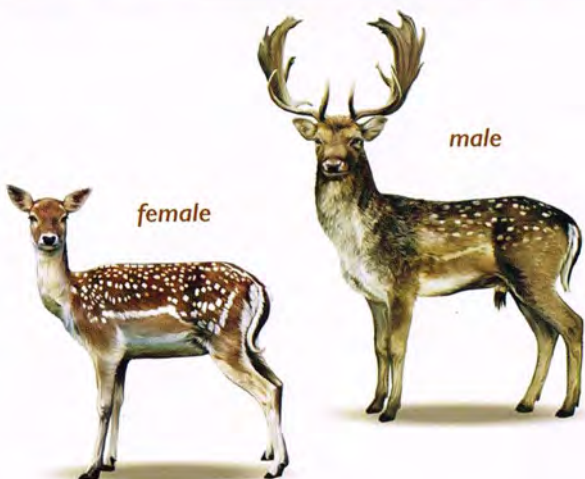

# Spotting a deer

Fallow deer are the only species of deer in Tasmania. They are distinctively different to other animals in the landscape. Fallow deer are a medium-sized deer species, with a highly variable coat colour. Their coat is predominantly red or dark brown/black with some white spotting.

## DeerScat and Track identification

Deer can be hard to spot especially in the daytime. Presence of deer scat and deer tracks are also a valuable tool for detecting presence of deer.

*Deer droppings*

*Deer tracks*