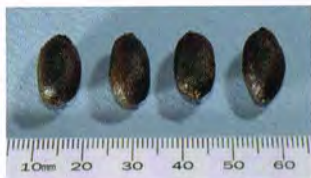

# Spotting a deer

Fallow deer are the only species of deer in Tasmania. They are distinctively different to other animals in the landscape. Fallow deer are a medium-sized deer species, with a highly variable coat colour. Their coat is predominantly red or dark brown/black with some white spotting.

## DeerScat and Track identification

Deer can be hard to spot especially in the daytime. Presence of deer scat and deer tracks are also a valuable tool for detecting presence of deer.

*Deer droppings*

*Deer tracks*